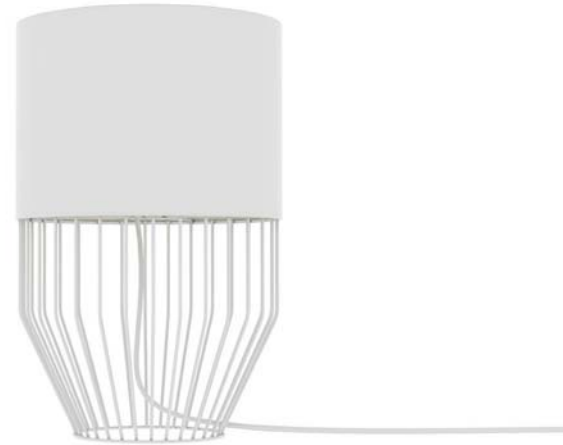

RAIO

branca®

Raio T

Raio T

Table Lamp

Design: Marco Sousa Santos

Brand Name: Branca-lisboa

Year: 2012

Material: PVC, cotton and steel string

Finish: White and black

Size: 15 ³/₄ (L) x 15 ³/₄ (W) x 24 ⁵¹/₆₄ (H) in

Electrical specifications:

E27 MAX 60W Ref#9000, 230V ~ 50 Hz

Lampe de table

Design: Marco Sousa Santos

Marque: Branca-lisboa

Année: 2012

Matériau: Structure acier, PVC et coton

Finition: Blanc et noir

Dimensions: 40 (L) x 40 (L) x 63 (H) cm

Spécificités techniques:

E27 MAX 60W Ref#9000, 230V ~ 50 Hz

CE
CERTIFIED